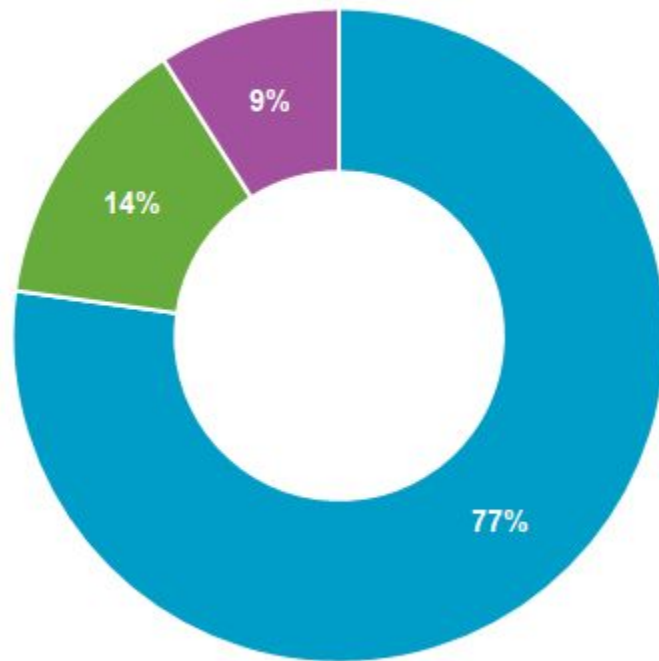

Question 1: After watching the video, how do you feel about the building design?

■ Like ■ Neutral ■ Don't Like

Question 2: How well do you think the new Minnie Howard building complements a desire for a balance between traditional and contemporary design aesthetics?

■ Very Well ■ Well ■ Netural ■ Not Well

Question 3: How well do you think the new Minnie Howard building complements the King Street Campus?

■ Very Well ■ Well ■ Netural ■ Not Well