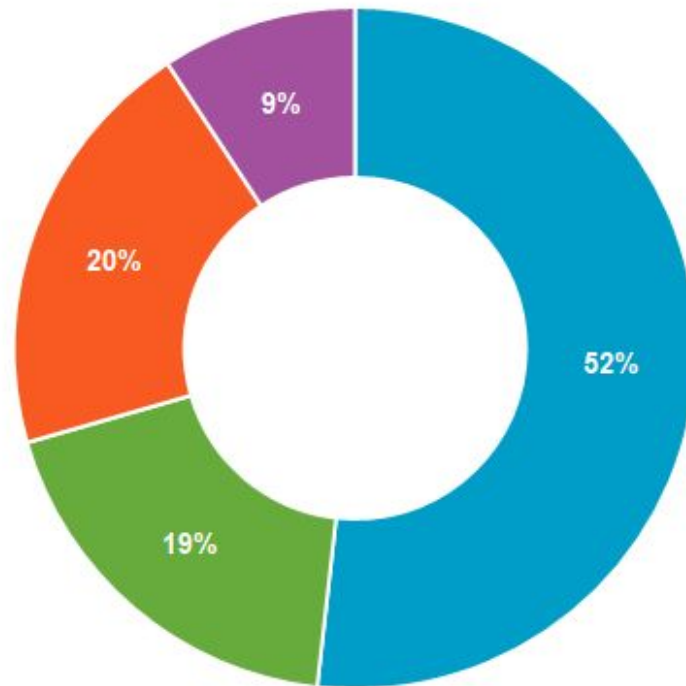

Question 1: After watching the video, how do you feel about the building design?

■ Like ■ Neutral ■ Don't Like

Question 2: How well do you think the new Minnie Howard building complements a desire for a balance between traditional and contemporary design aesthetics?

■ Very Well ■ Well ■ Netural ■ Not Well

Question 3: How well do you think the new Minnie Howard building complements the King Street Campus?

■ Very Well ■ Well ■ Netural ■ Not Well