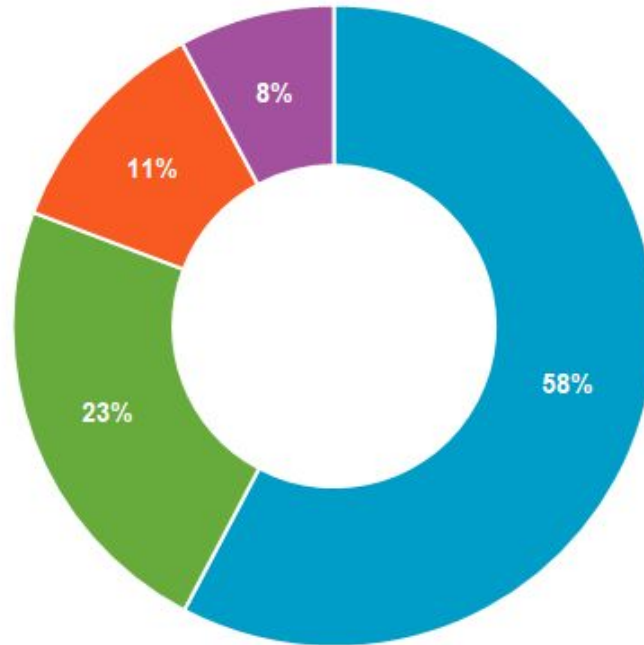

Question 1: After watching the video, how do you feel about the building design?

■ Like ■ Neutral ■ Don't Like

Question 2: How well do you think the new Minnie Howard building complements a desire for a balance between traditional and contemporary design aesthetics?

■ Very Well ■ Well ■ Netural ■ Not Well

Question 3: How well do you think the new Minnie Howard building complements the King Street Campus?

■ Very Well ■ Well ■ Netural ■ Not Well