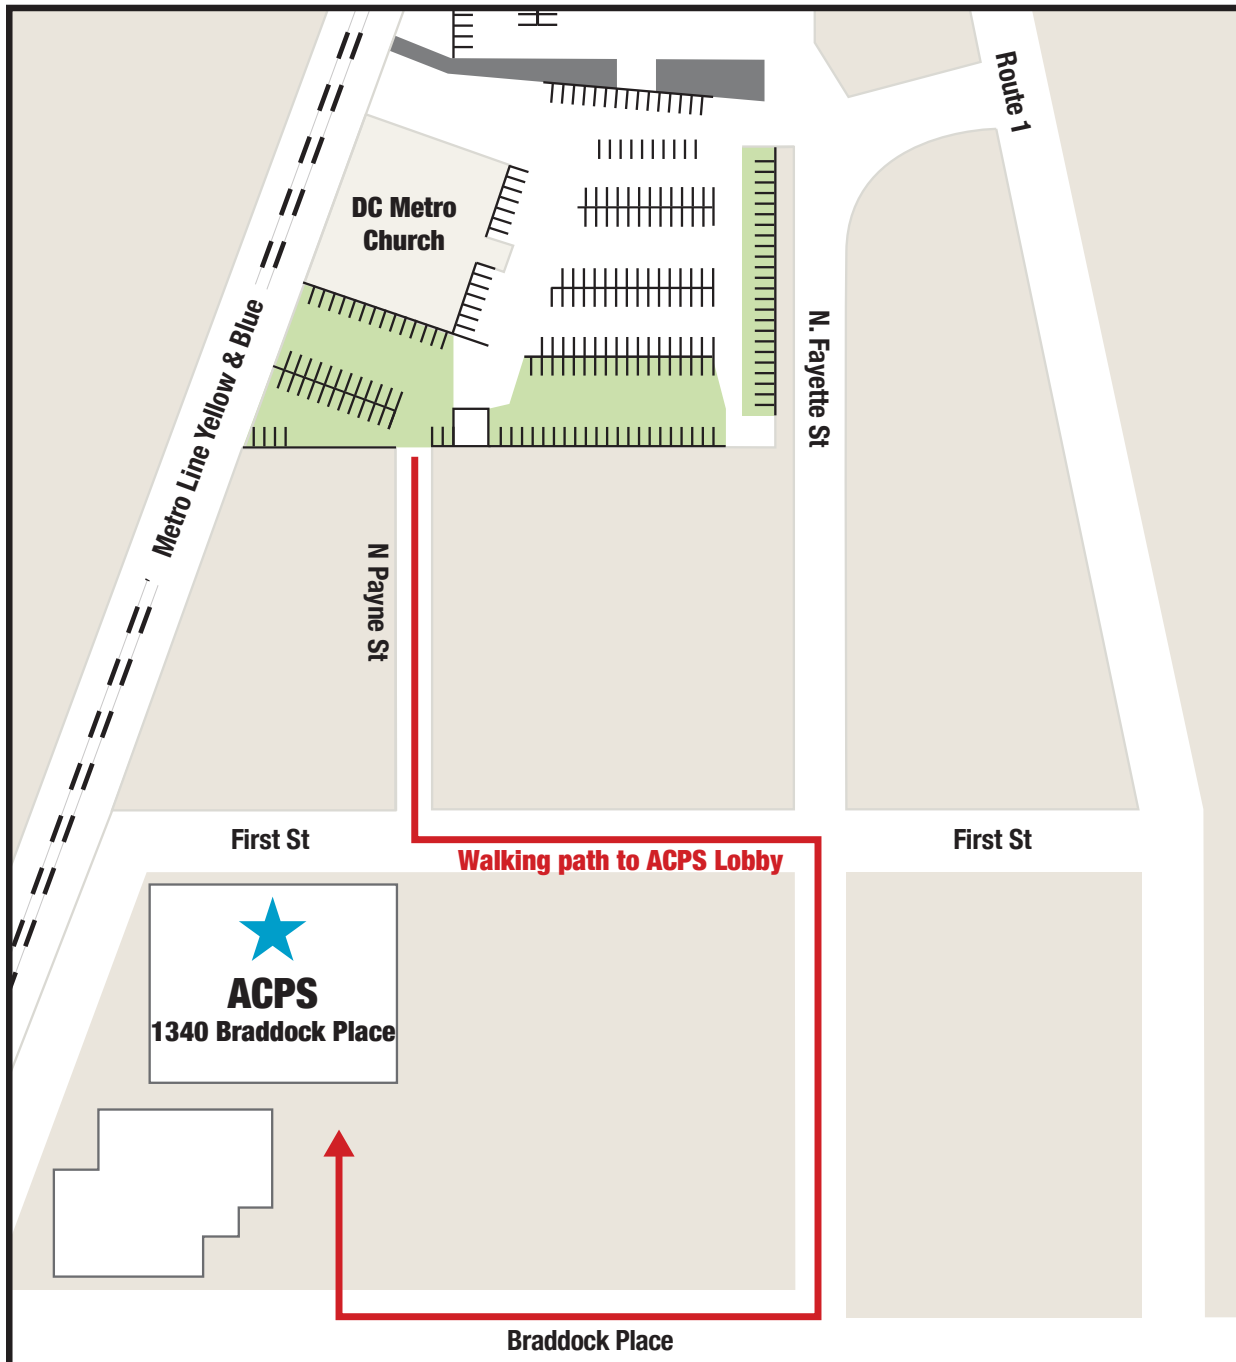

ACPS Central Office - Parking space at no charge

 Assigned parking spaces for ACPS use

HOURS:

7 a.m. to 9 p.m.

Monday-Friday ONLY

Important: Park ONLY in the spaces marked on the map, and only during designated hours. **Cars will be towed** when parked in other undesignated areas of the lot.