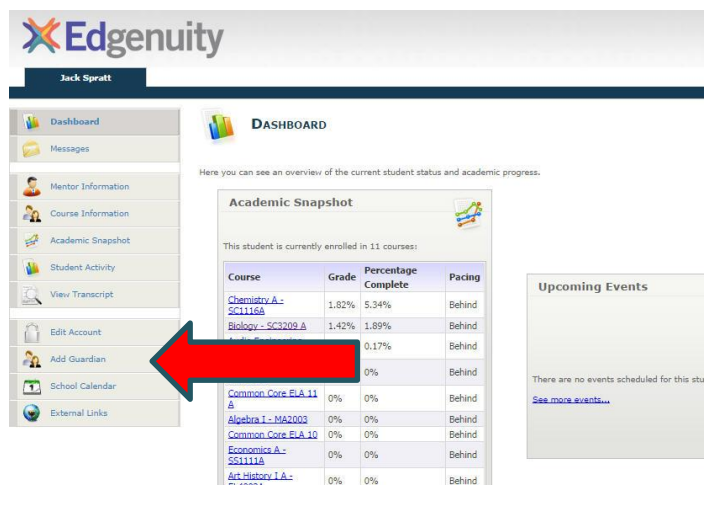

Log into the SIS with student account

Add Guardian

Create Guardian Account and click Save – continue with SIS Parent Quick Start Guide